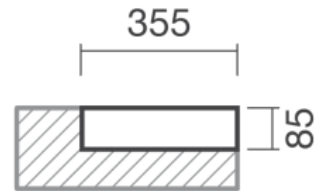

Measurements in millimetres mm

Information updated July 2017

Tel 0345 873 8840

crosswater<sup>™</sup>

### KAI SEMI RECESSED BASIN

White with overflow

KL004SCW

Weight 16.5Kgs

Sizes detailed could have a variation of about +/-5 % due to the changes to material characteristics during the firing processes.

Vitreous china