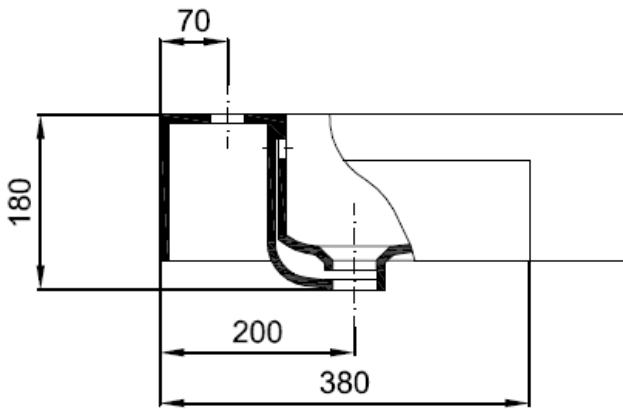

### KAI SEMI RECESSED BASIN

White with overflow

KL004SCW

Weight 16.5Kgs

Sizes detailed could have a variation of about +/-5 % due to the changes to material characteristics during the firing processes.

Vitreous china