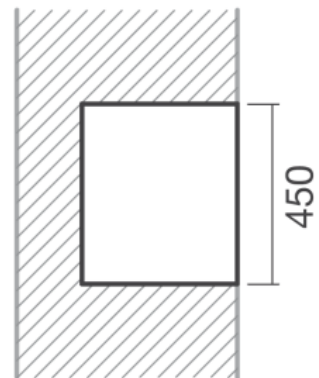

### KAI SEMI RECESSED BASIN

White with overflow

KL004SCW

Weight 16.5Kgs

Sizes detailed could have a variation of about +/-5 % due to the changes to material characteristics during the firing processes.

Vitreous china