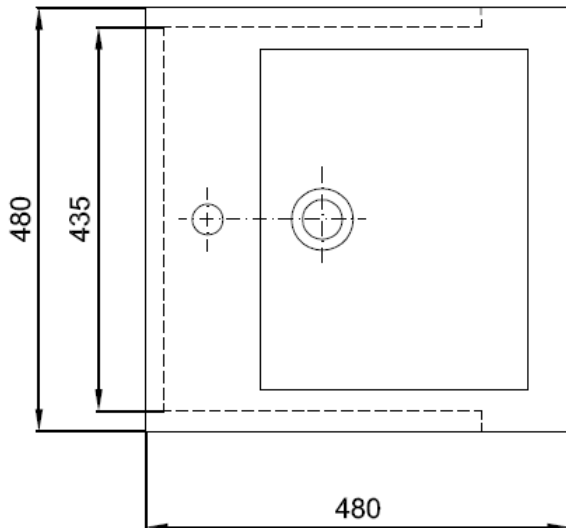

### KAI SEMI RECESSED BASIN

White with overflow

KL004SCW

Weight 16.5Kgs

Sizes detailed could have a variation of about +/-5 % due to the changes to material characteristics during the firing processes.

Vitreous china